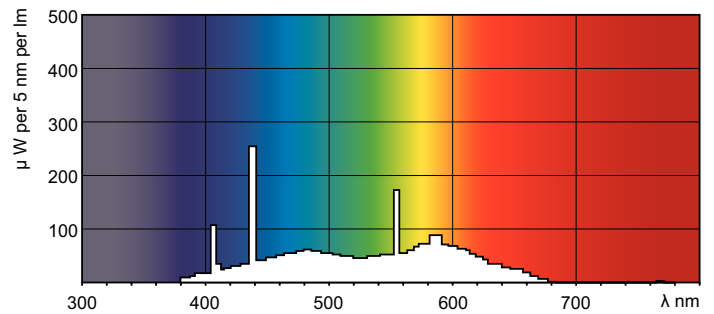

TL-E Circular Standard Colours

TL-E 32W/54-765 1CT/12

This circular TL lamp (tube diameter 29 mm) enables omni-directional light distribution. It is suitable for use in a wide range of luminaires for various purposes where color rendering is not important.

Product data

General Information	
Cap-Base	G10Q [G10q]
Life to 50% Failures (Nom)	13000 h
Light Technical	
Color Code	54-765
Luminous Flux (Nom)	1750 lm
Color Designation	Cool Daylight
Lumen Maintenance 10000 h (Nom)	73 %
Lumen Maintenance 2000 h (Nom)	83 %
Lumen Maintenance 5000 h (Nom)	74 %
Correlated Color Temperature (Nom)	6200 K
Luminous Efficacy (Rated) (Nom)	57 lm/W
Color Rendering Index (Nom)	72
Operating and Electrical	
Power (Rated) (Nom)	32.0 W
Lamp Current (Nom)	0.450 A
Voltage (Nom)	81 V

Dimensional drawing

Product	D (max)	D (min)	E (min)	E (max)	I (min)	I (max)
TL-E 32W/54-765	30.9 mm	27.1 mm	299.0 mm	303.5 mm	241.0 mm	246.0 mm
1CT/12						

TL-E 32W/54-765

Photometric data

Lightcolor /54-765