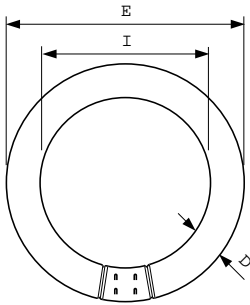

TL-E Circular Standard Colours

TL-E 32W/54-765 1CT/12

This circular TL lamp (tube diameter 29 mm) enables omni-directional light distribution. It is suitable for use in a wide range of luminaires for various purposes where color rendering is not important.

Controls and Dimming	
Dimmable	Yes
Approval and Application	
Energy Efficiency Label (EEL)	B
Mercury (Hg) Content (Nom)	9 mg
Product Data	
Full product code	871150063387315
Order product name	TL-E 32W/54-765 1CT/12
EAN/UPC - Product	8711500633873
Order code	928026305460
Numerator - Quantity Per Pack	1
Numerator - Packs per outer box	12
Material Nr. (12NC)	928026305460
Net Weight (Piece)	95.000 g
ILCOS Code	FSC-32/62/2A-E-G10q-29/299

Dimensional drawing

Product	D (max)	D (min)	E (min)	E (max)	I (min)	I (max)
TL-E 32W/54-765	30.9 mm	27.1 mm	299.0 mm	303.5 mm	241.0 mm	246.0 mm
1CT/12						

TL-E 32W/54-765

Photometric data

Lightcolor /54-765