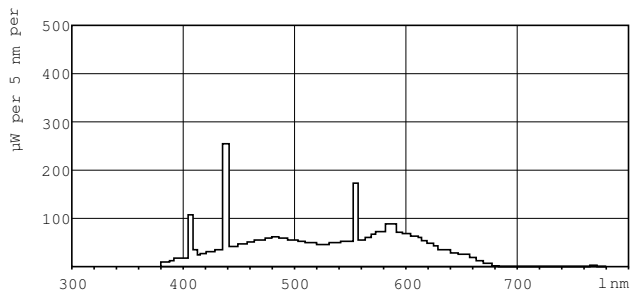

TL-E Circular Standard Colours

TL-E 32W/54-765 1CT/12

This circular TL lamp (tube diameter 29 mm) enables omni-directional light distribution. It is suitable for use in a wide range of luminaires for various purposes where color rendering is not important.

Product data

General Information	
Cap-Base	G10Q [G10q]
Life to 50% Failures (Nom)	13000 h
Light Technical	
Color Code	54-765
Luminous Flux (Nom)	1750 lm
Color Designation	Cool Daylight
Lumen Maintenance 10000 h (Nom)	73 %
Lumen Maintenance 2000 h (Nom)	83 %
Lumen Maintenance 5000 h (Nom)	74 %
Correlated Color Temperature (Nom)	6200 K
Luminous Efficacy (Rated) (Nom)	57 lm/W
Color Rendering Index (Nom)	72
Operating and Electrical	
Power (Rated) (Nom)	32.0 W
Lamp Current (Nom)	0.450 A
Voltage (Nom)	81 V

Dimensional drawing

Product	D (max)	D (min)	E (min)	E (max)	I (min)	I (max)
TL-E 32W/54-765	30.9 mm	27.1 mm	299.0 mm	303.5 mm	241.0 mm	246.0 mm
1CT/12						

TL-E 32W/54-765

Photometric data

Lightcolor /54-765